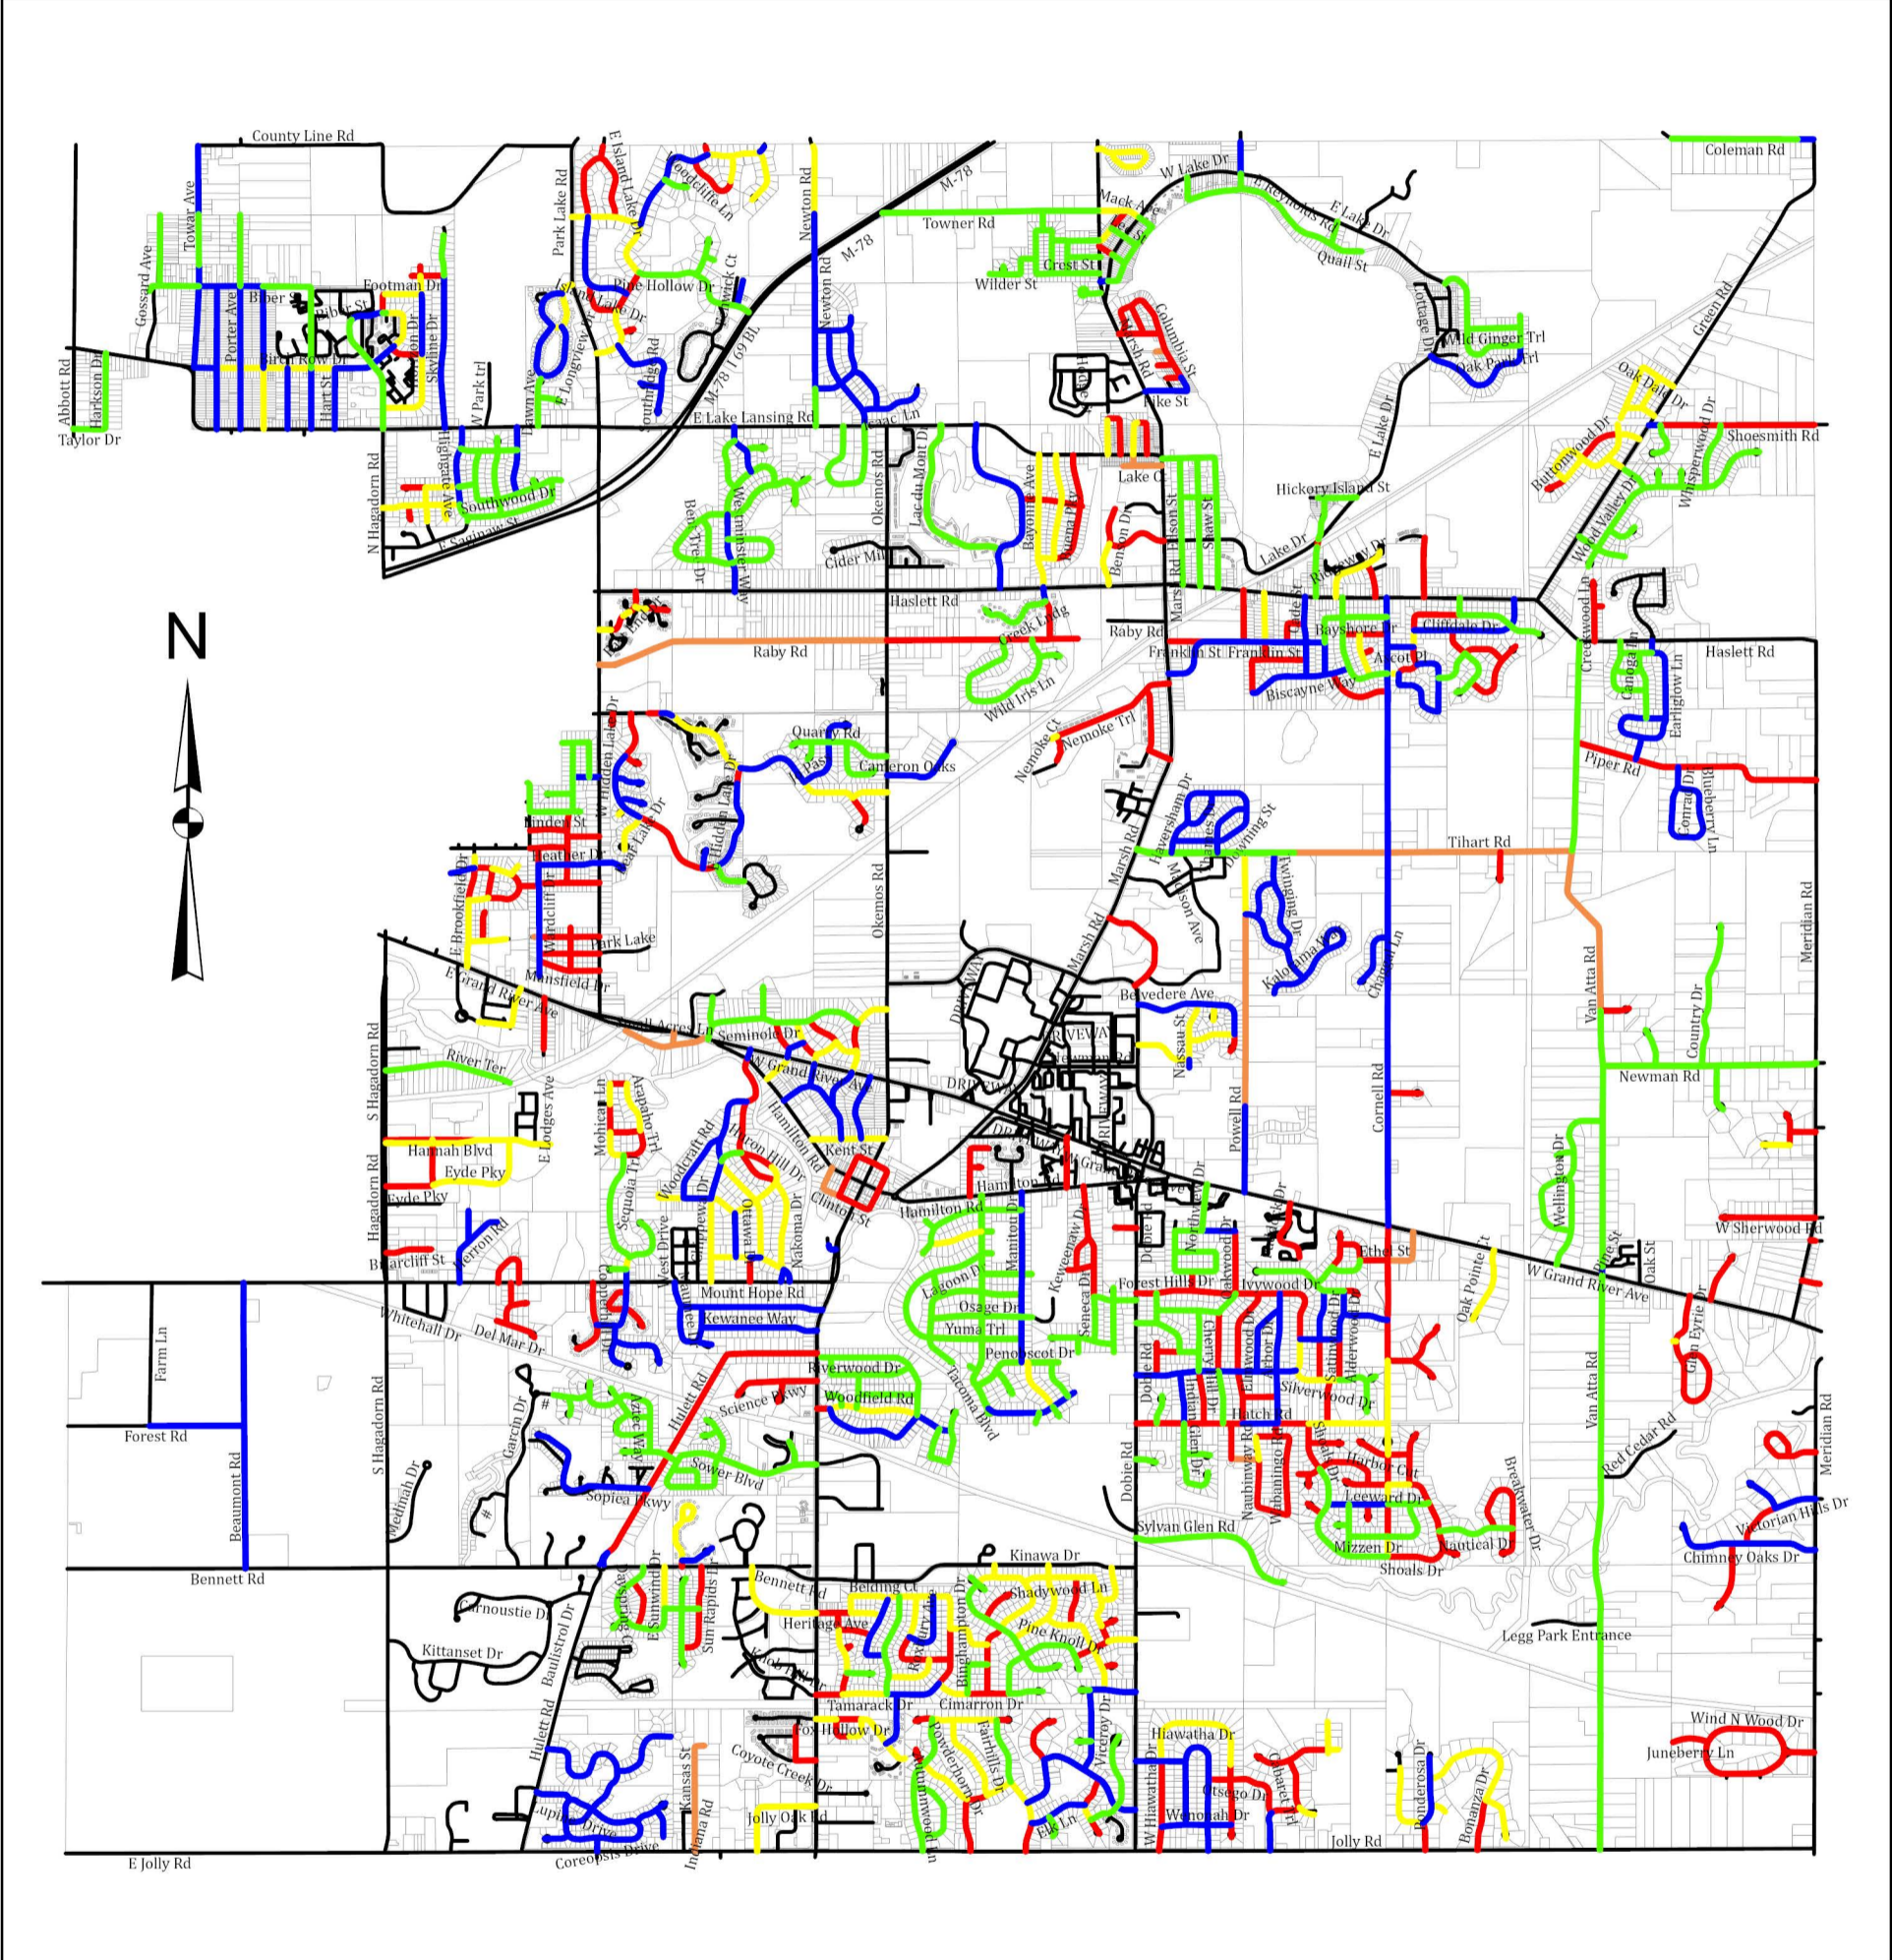

MERIDIAN TOWNSHIP LOCAL ROAD RATINGS

PASER Rating & Mileage	
—	10-9 (Excellent) - 48.253 mi
—	8-6 (Very Good : Good) - 39.463 mi
—	5-4 (Fair) - 24.186 mi
—	3-1 (Poor : Failed) - 36.428 mi
—	Gravel - 4.731 mi