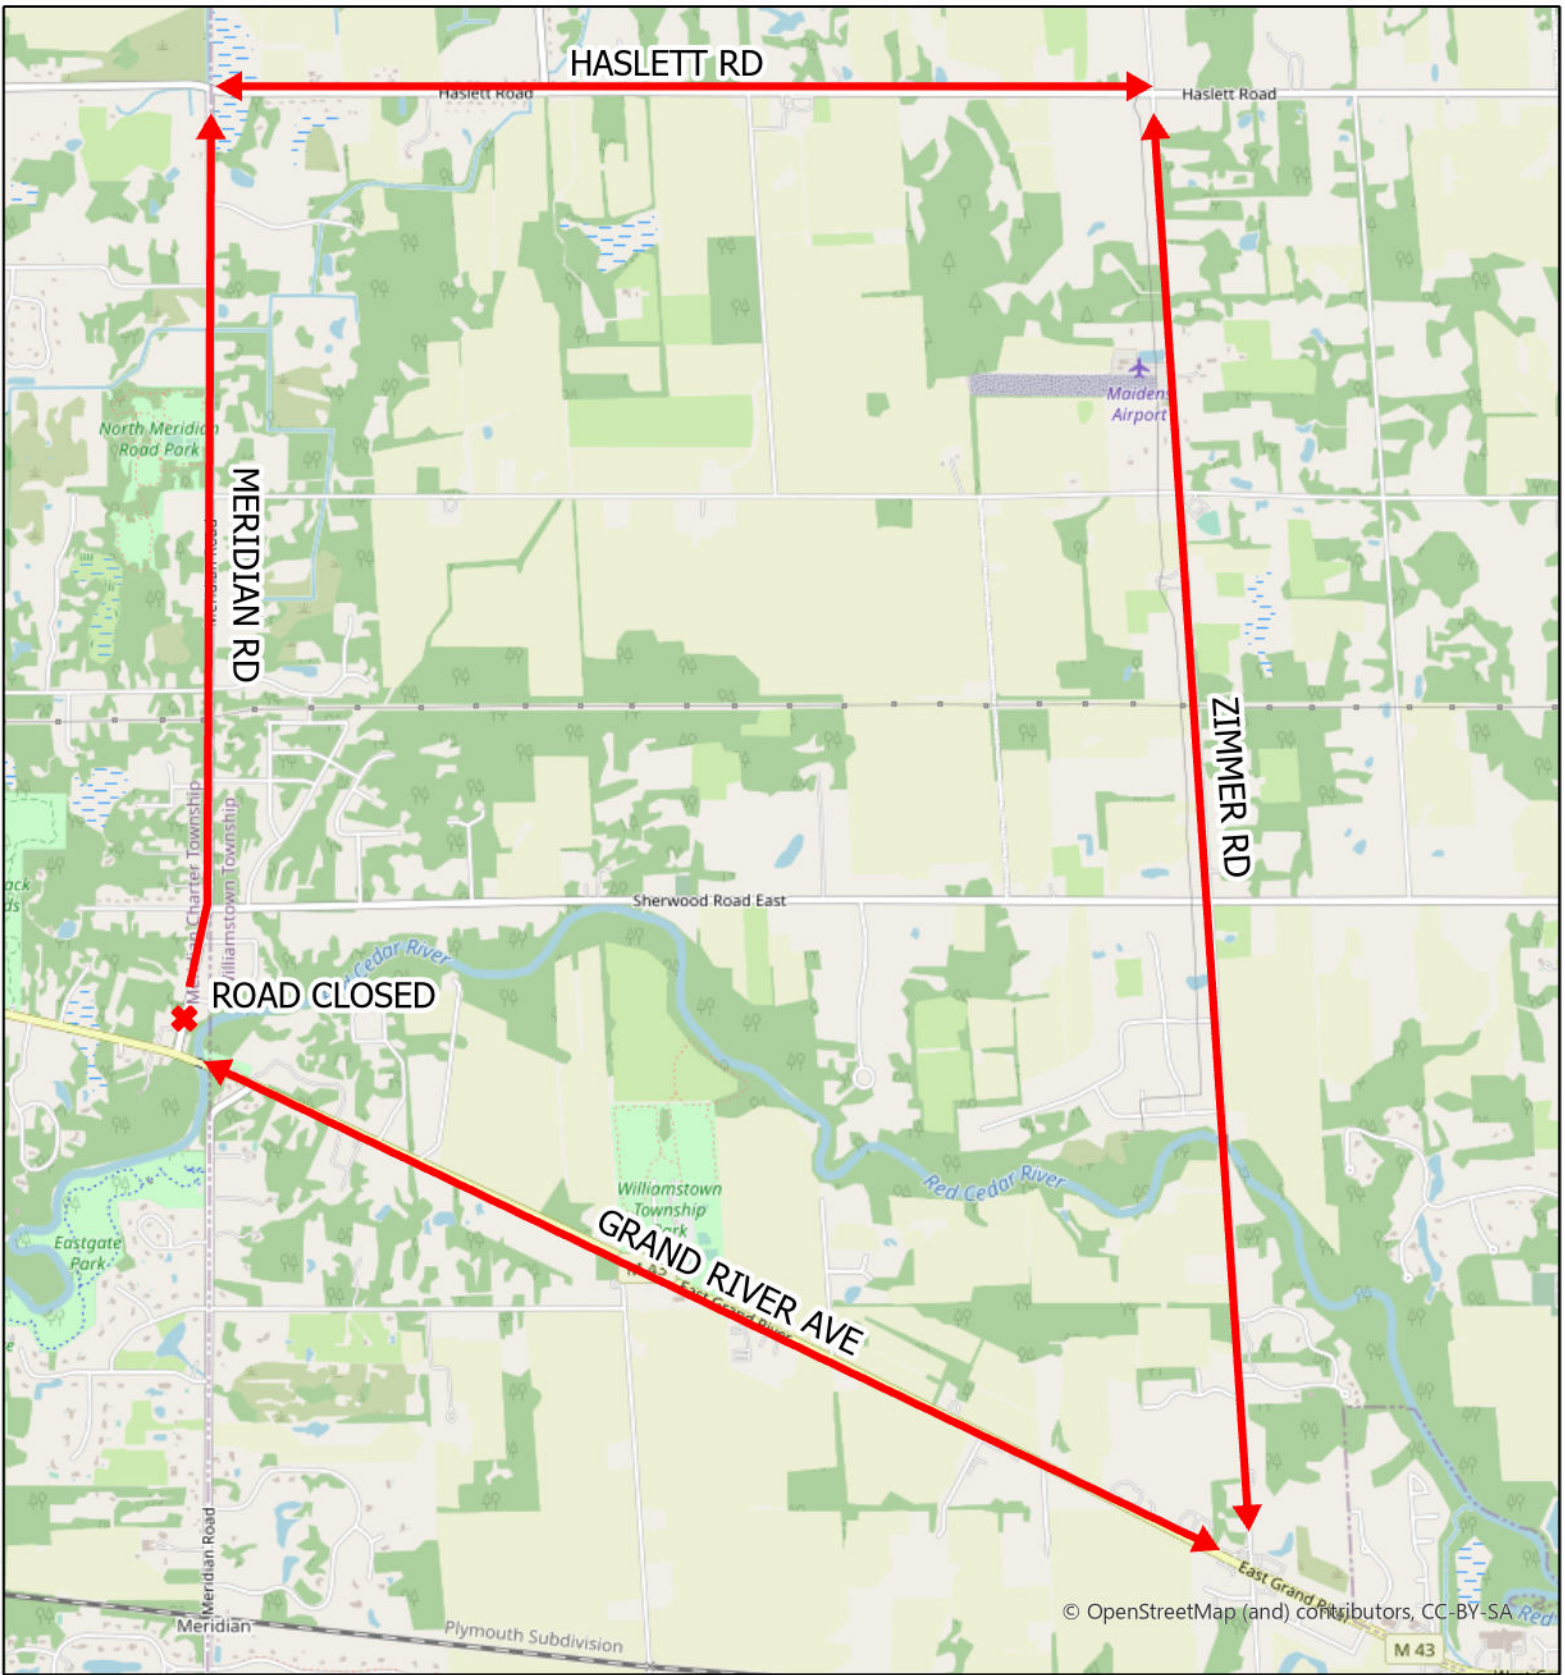

# Meridian Road Detour

Scale: 1:30,000

Questions?  
 517.853.4440  
 dpw@meridian.mi.us

\\sirius\shared\Engineering & Public Works\GIS