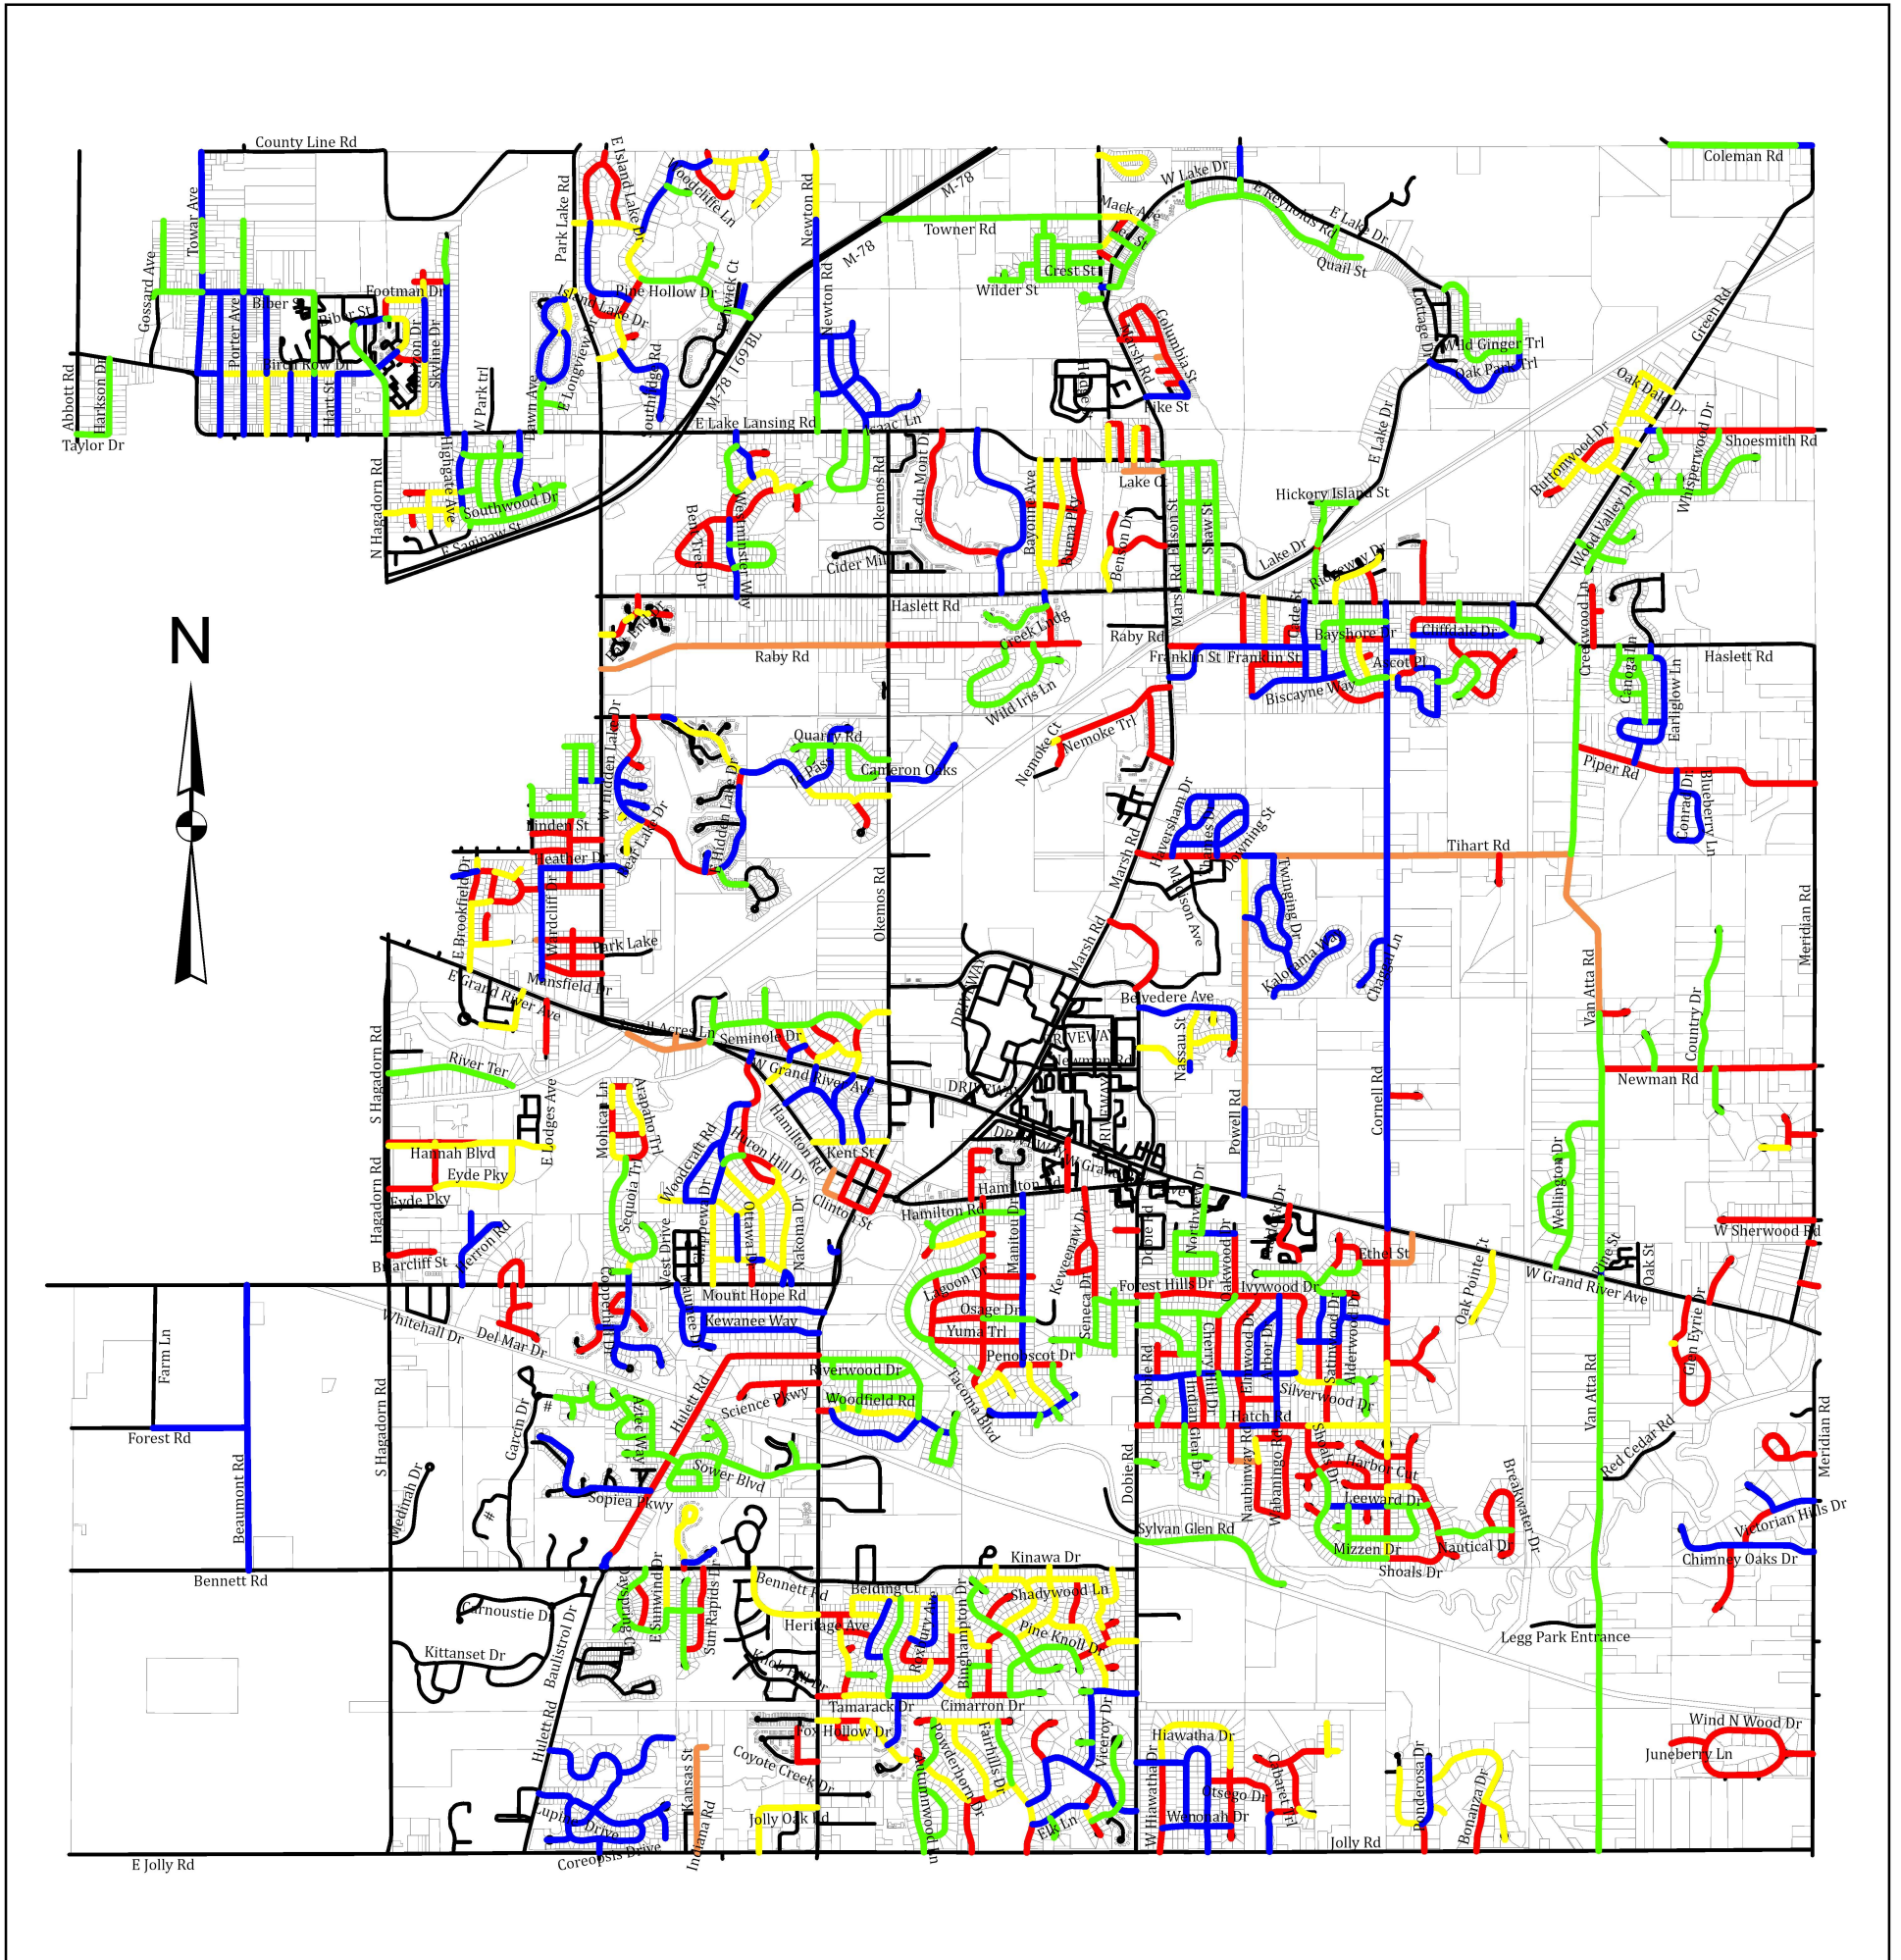

# MERIDIAN TOWNSHIP LOCAL ROAD RATINGS

PASER Rating & Mileage	
<span style="color: green;">—</span>	10-9 (Excellent) - 42.553 mi
<span style="color: blue;">—</span>	8-6 (Very Good : Good) - 39.463 mi
<span style="color: yellow;">—</span>	5-4 (Fair) - 24.186 mi
<span style="color: red;">—</span>	3-1 (Poor : Failed) - 42.128 mi
<span style="color: orange;">—</span>	Gravel - 4.731 mi