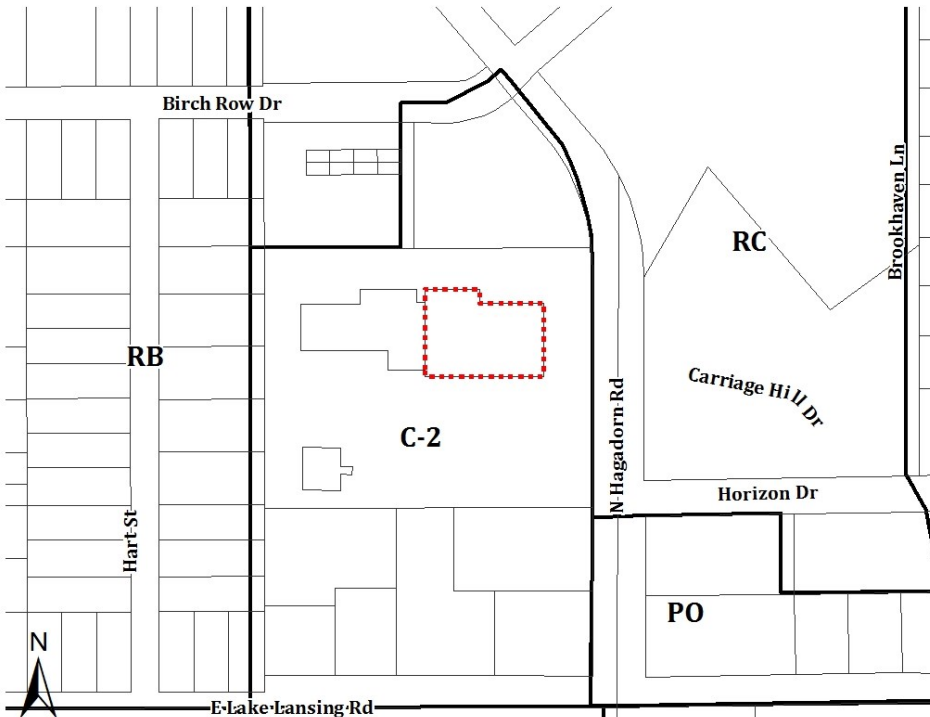

# CARRIAGE HILLS

6075 HAGADORN ROAD  
EAST LANSING, MI 48823

## TOTAL SITE AREA:

3.765 Acres

## BUILDING SIZE:

Total: 33,494 sq. ft.

Available: 19,481 sq. ft.

## CURRENT ZONING:

C-2 (Commercial)

Minimum Lot Area: 4,000 sq. ft.

Minimum Lot Width: 100 ft.